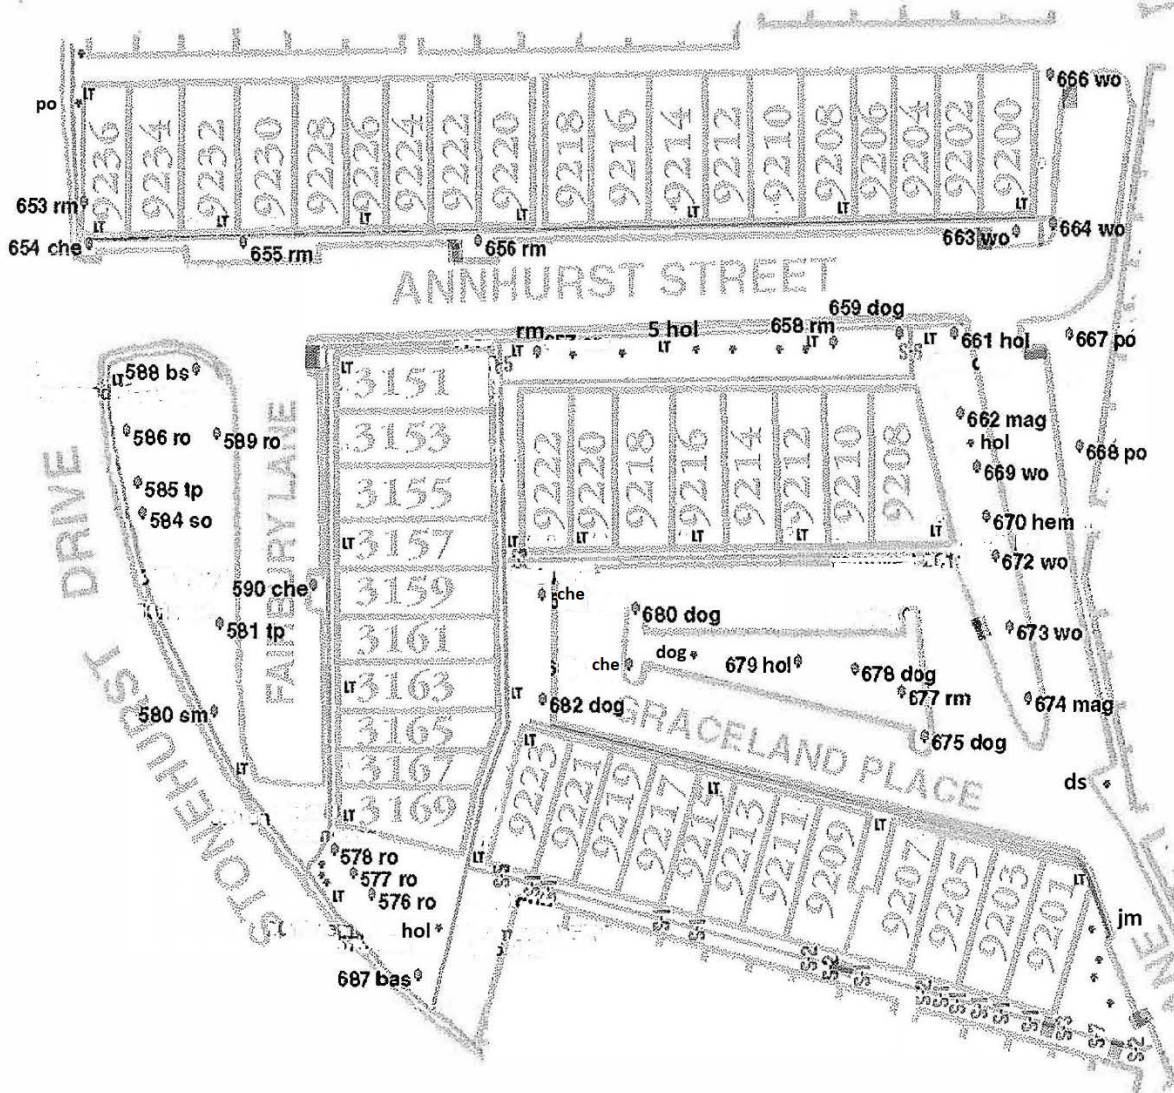

ARLINGTON-LINDENWOOD-STONEHURST

Tree locations and tag numbers

- ◊ = Tree with numbered tag
- * = Large tree without a numbered tag
- = Tree or large bush without a numbered tag

IT = Sidewalk Lights

S1 = Steps and number of steps

ANNHURST-FAIRBURY-GRACELAND

Tree locations and tag numbers

665 sm

- austrian pine = ap
- basswood = bas
- blackgum = bla
- black locust = bl
- blue spruce = bs
- bradford pear - bp
- cedar = ced
- cherry = che
- dogwood = dog
- elm = elm
- hemlock = hem
- holly = hol
- japanese maple = jm
- magnolia = mag
- mulberry = mul
- pin oak = po
- red maple = rm
- red oak = ro
- scarlet oak = so
- sour wood = sw
- star magnolia = smag
- sycamore = syc
- sugar maple = sm
- tulip poplar = tp
- virginia pine = vp
- white pine = wp
- willow oak = wo

- IT = Sidewalk Lights
- Sf = Steps and number of steps
- [Symbol] = Storm Drains [Symbol] = Storm Drain Exit
- [Symbol] = Sidewalks

- ⊙ = Tree with numbered tag
- ⊛ = Large tree without a numbered tag
- ⊛ = Tree or large bush without a numbered tag