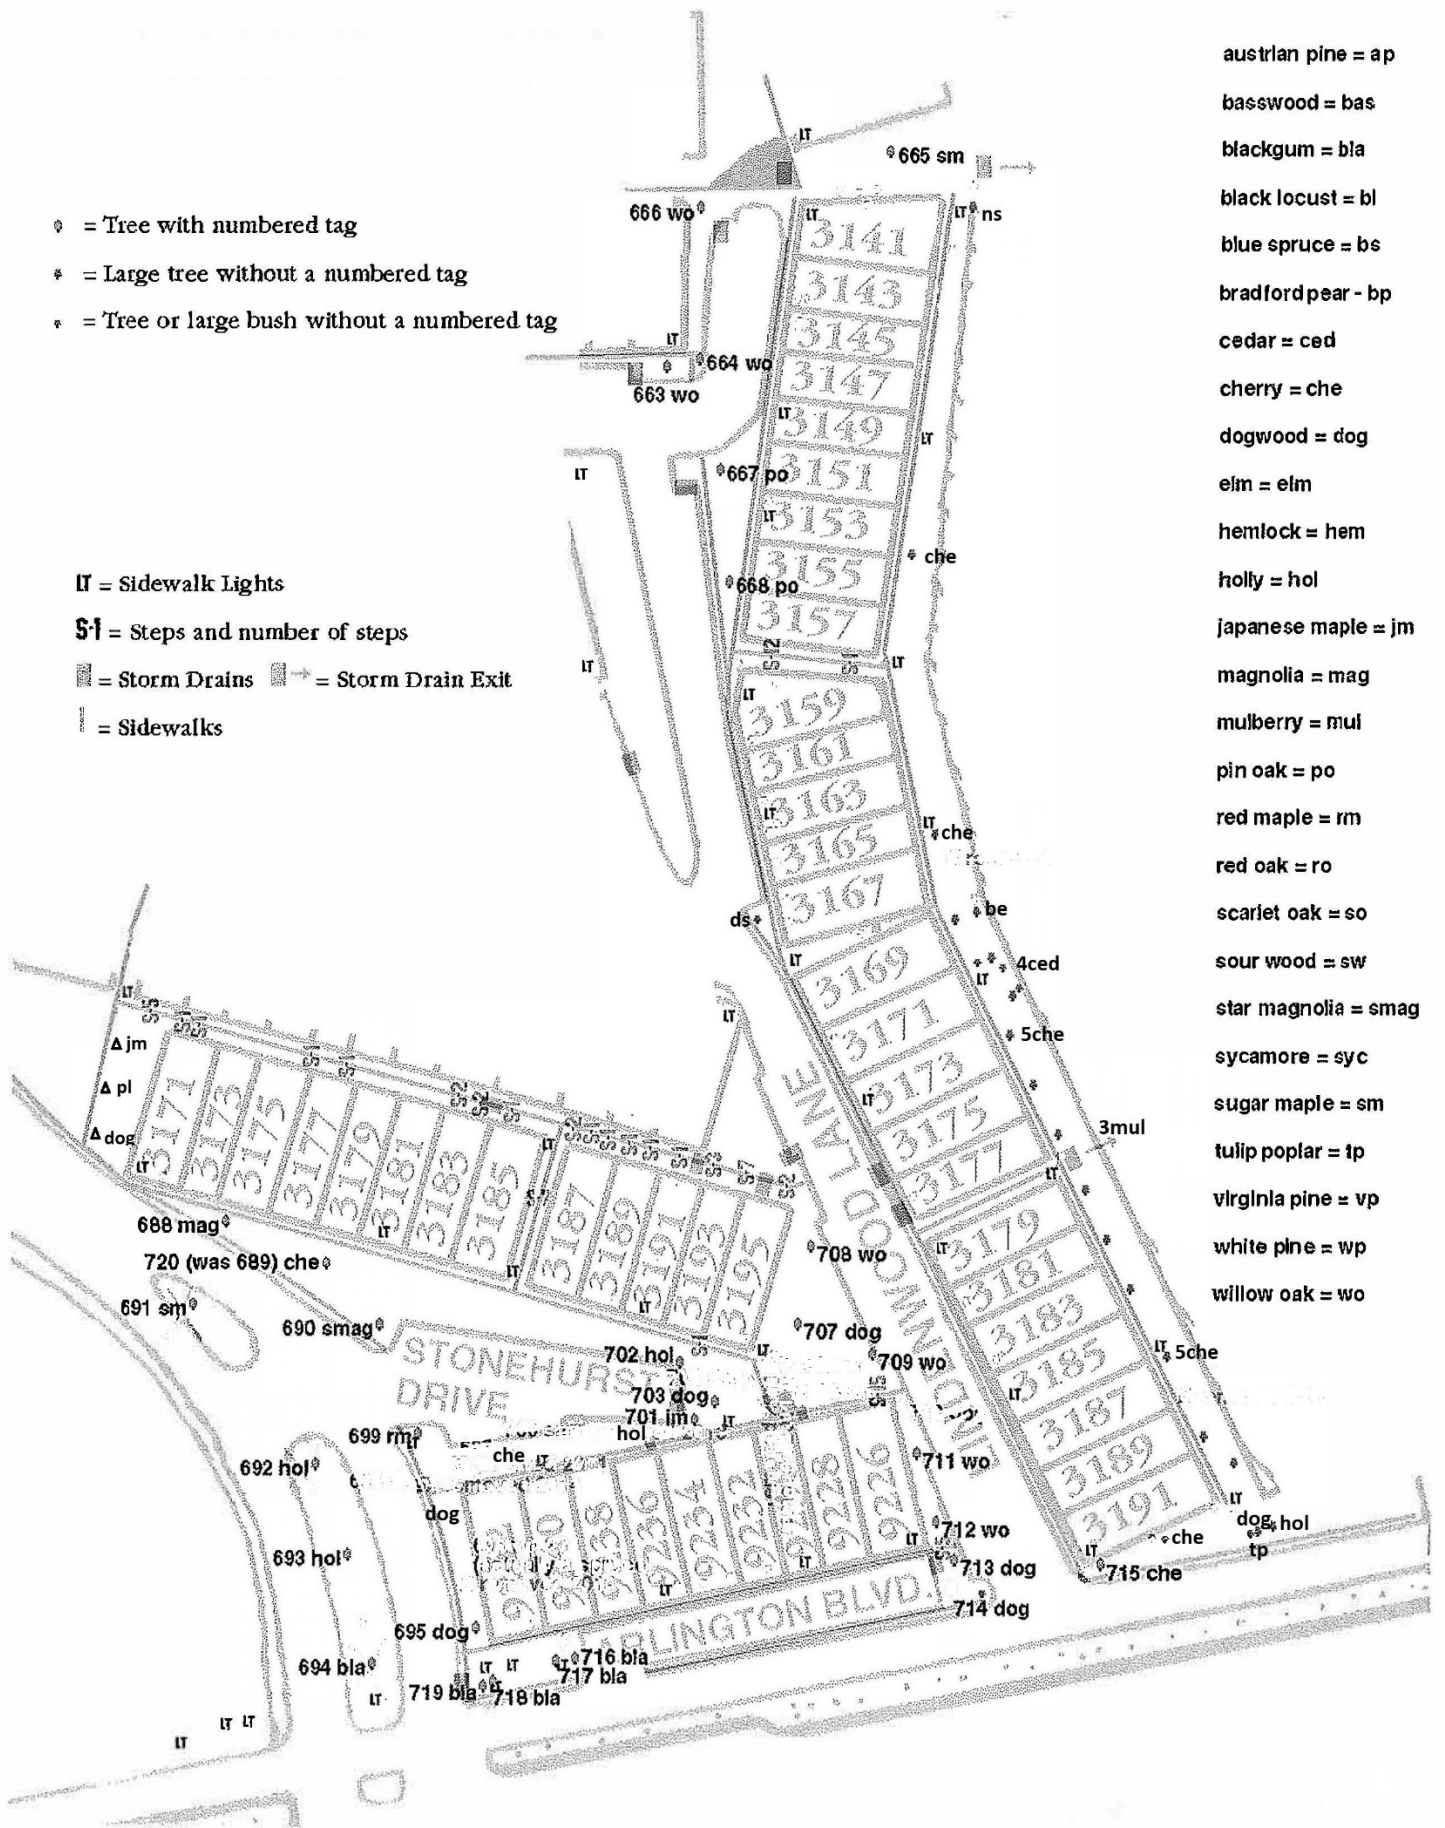

ARLINGTON-LINDENWOOD-STONEHURST

Tree locations and tag numbers

- ◊ = Tree with numbered tag
- * = Large tree without a numbered tag
- = Tree or large bush without a numbered tag

IT = Sidewalk Lights

S1 = Steps and number of steps

ANNHURST-FAIRBURY-GRACELAND

Tree locations and tag numbers

665 sm

- austrian pine = ap
- basswood = bas
- blackgum = bla
- black locust = bl
- blue spruce = bs
- bradford pear - bp
- cedar = ced
- cherry = che
- dogwood = dog
- elm = elm
- hemlock = hem
- holly = hol
- japanese maple = jm
- magnolia = mag
- mulberry = mul
- pin oak = po
- red maple = rm
- red oak = ro
- scarlet oak = so
- sour wood = sw
- star magnolia = smag
- sycamore = syc
- sugar maple = sm
- tulip poplar = tp
- virginia pine = vp
- white pine = wp
- willow oak = wo

- IT = Sidewalk Lights
- Sf = Steps and number of steps
- [Symbol] = Storm Drains [Symbol] = Storm Drain Exit
- [Symbol] = Sidewalks

- ⊙ = Tree with numbered tag
- ⊛ = Large tree without a numbered tag
- ⊛ = Tree or large bush without a numbered tag

— = Sidewalks

CANTRELL-HARTWICK-MARYCREST

Tree locations and tag numbers

- austrian pine = ap
- basswood = bas
- blackgum = bla
- black locust = bl
- blue spruce = bs
- bradford pear - bp
- cedar = ced
- cherry = che
- dogwood = dog
- elm = elm
- hemlock = hem
- holly = hol
- japanese maple = jm
- magnolia = mag
- mulberry = mul
- pin oak = po
- red maple = rm
- red oak = ro
- scarlet oak = so
- sour wood = sw
- star magnolia = smag
- sycamore = syc
- sugar maple = sm
- tulip poplar = tp
- virginia pine = vp
- white pine = wp
- willow oak = wo