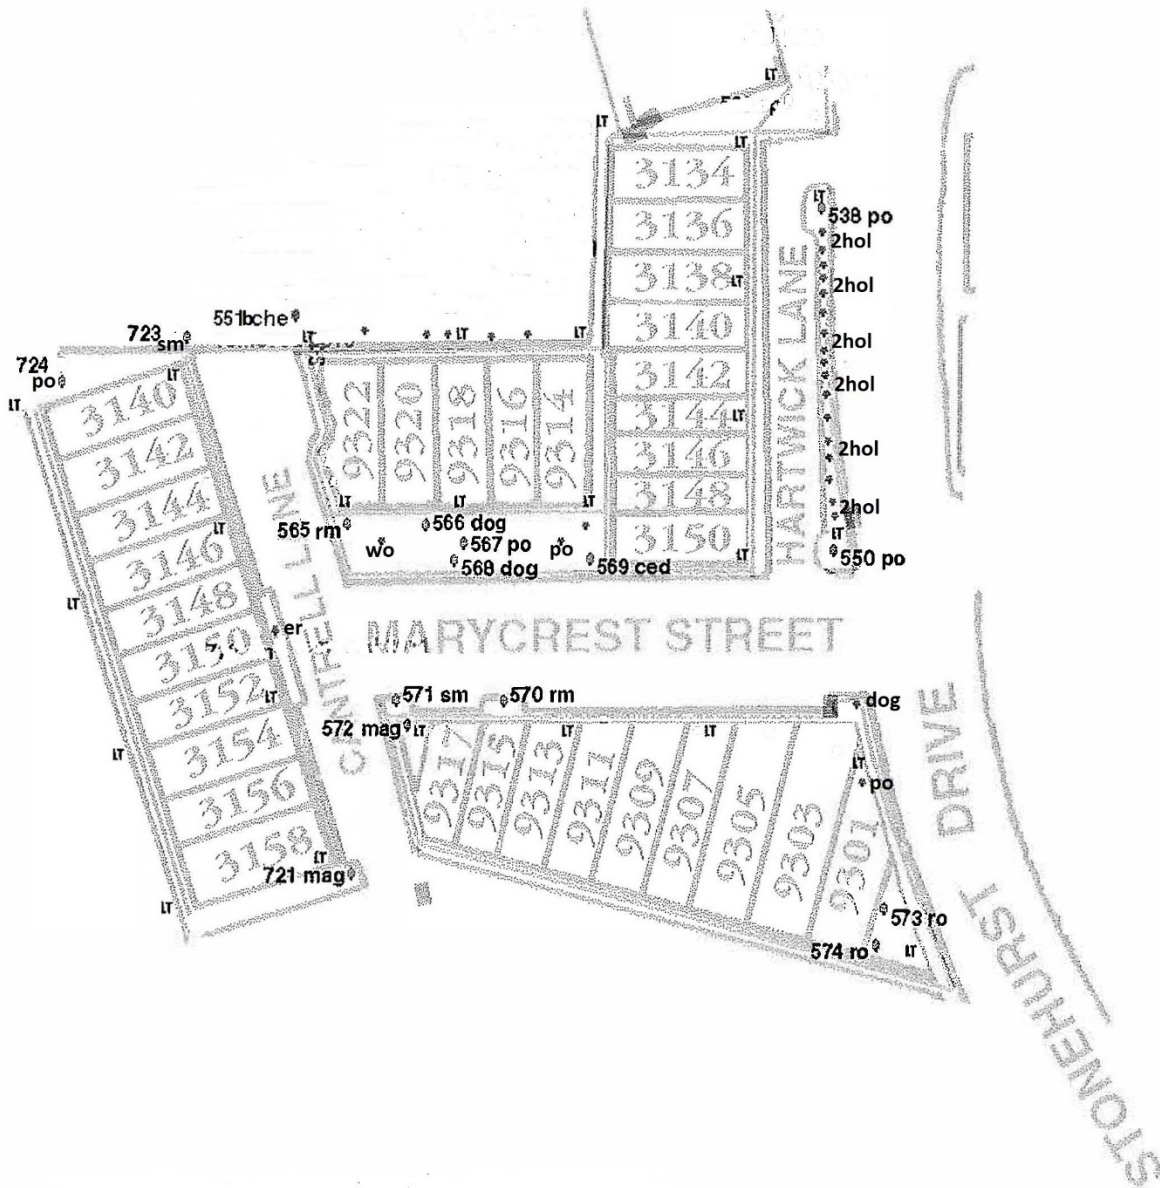

ANNHURST-FAIRBURY-GRACELAND

Tree locations and tag numbers

665 sm

- austrian pine = ap
- basswood = bas
- blackgum = bla
- black locust = bl
- blue spruce = bs
- bradford pear - bp
- cedar = ced
- cherry = che
- dogwood = dog
- elm = elm
- hemlock = hem
- holly = hol
- japanese maple = jm
- magnolia = mag
- mulberry = mul
- pin oak = po
- red maple = rm
- red oak = ro
- scarlet oak = so
- sour wood = sw
- star magnolia = smag
- sycamore = syc
- sugar maple = sm
- tulip poplar = tp
- virginia pine = vp
- white pine = wp
- willow oak = wo

- IT = Sidewalk Lights
- Sf = Steps and number of steps
- [Symbol] = Storm Drains [Symbol] = Storm Drain Exit
- [Symbol] = Sidewalks

- ⊙ = Tree with numbered tag
- ⊛ = Large tree without a numbered tag
- ⊛ = Tree or large bush without a numbered tag

- ◊ = Tree with numbered tag
- * = Large tree without a numbered tag
- = Tree or large bush without a numbered tag

II = Sidewalk Lights

S-1 = Steps and number of steps

▣ = Storm Drains ▣→ = Storm Drain Exit

— = Sidewalks

CANTRELL-HARTWICK-MARYCREST

Tree locations and tag numbers

- austrian pine = ap
- basswood = bas
- blackgum = bla
- black locust = bl
- blue spruce = bs
- bradford pear - bp
- cedar = ced
- cherry = che
- dogwood = dog
- elm = elm
- hemlock = hem
- holly = hol
- japanese maple = jm
- magnolia = mag
- mulberry = mul
- pin oak = po
- red maple = rm
- red oak = ro
- scarlet oak = so
- sour wood = sw
- star magnolia = smag
- sycamore = syc
- sugar maple = sm
- tulip poplar = tp
- virginia pine = vp
- white pine = wp
- willow oak = wo