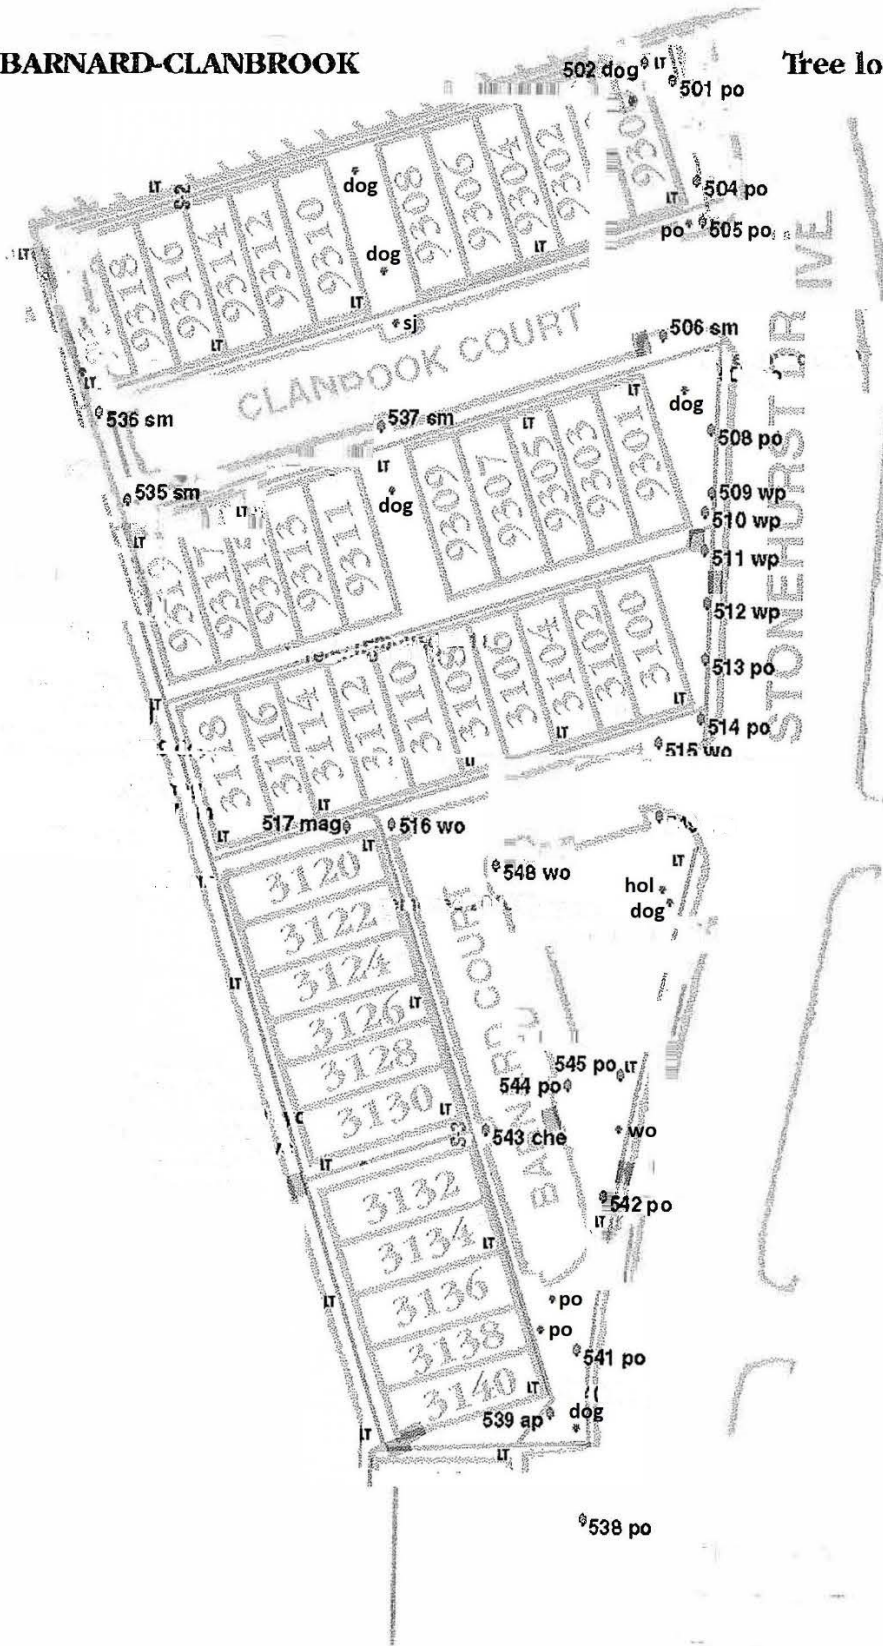

BARNARD-CLANBROOK

Tree locations and tag numbers

- australian pine = ap
- basewood = bas
- blackgum = bla
- black locust = bl
- blue spruce = bs
- bradford pear - bp
- cedar = ced
- cherry = che
- dogwood = dog
- elm = elm
- hemlock = hem
- holly = hol
- japanese maple = jm
- magnolia = mag
- mulberry = mul
- pin oak = po
- red maple = rm
- red oak = ro
- scarlet oak = so
- sour wood = sw
- star magnolia = smag
- sycamore = syc
- sugar maple = sm
- tulip poplar = tp
- virginia pine = vp
- white pine = wp
- willow oak = wo

IT = Sidewalk Lights

S-1 = Steps and number of steps

[Symbol] = Storm Drains [Symbol] = Storm Drain Exit

[Symbol] = Sidewalks

⊙ = Tree with numbered tag

* = Large tree without a numbered tag

⊙ = Tree or large bush without a numbered tag