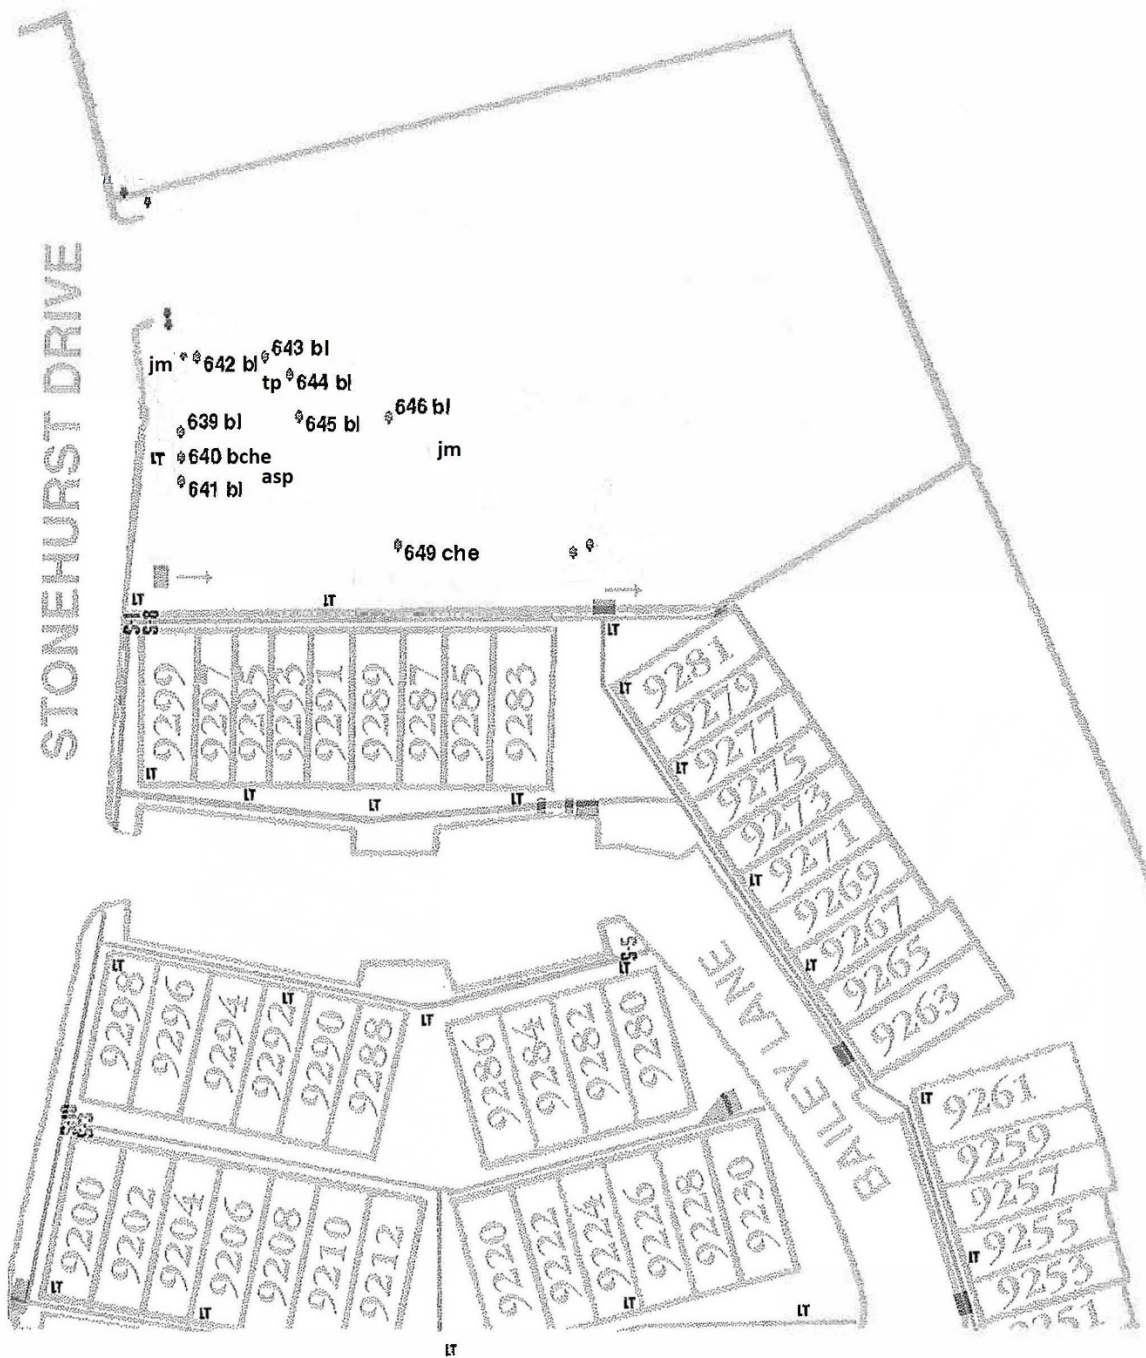

RECREATION SITE

Tree locations and tag numbers

- austrian plne = ap
- basswood = bas
- blackgum = bla
- black locust = bl
- blue spruce = bs
- bradford pear - bp
- cedar = ced
- cherry = che
- dogwood = dog
- elm = elm
- hemlock = hem
- holly = hol
- japanese maple = jm
- magnolia = mag
- mulberry = mul
- pin oak = po
- red maple = rm
- red oak = ro
- scarlet oak = so
- sour wood = sw
- star magnolia = smag
- sycamore = syc
- sugar maple = sm
- tulip poplar = tp
- virginia pine = vp
- white pine = wp
- willow oak = wo

IT = Sidewalk Lights

S-1 = Steps and number of steps

☐ = Storm Drains ☐→ = Storm Drain Exit

| = Sidewalks

◆ = Tree with numbered tag

◆• = Large tree without a numbered tag

* = Tree or large bush without a numbered tag